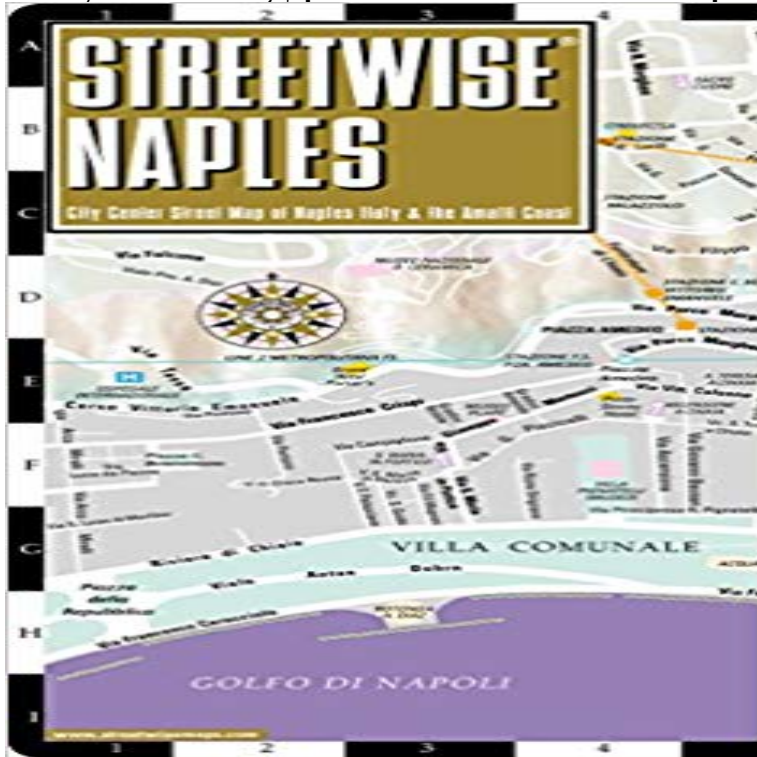

## Streetwise Naples Map - Laminated City Center Street Map of Naples, Italy - Folding pocket size travel map with metro lines & stations

Streetwise Naples Map - Laminated City Center Street Map of Naples, Italy - Folding pocket size travel map with integrated metro lines & stations This map covers the following areas: Main Naples, Italy Map 1:9,000 Naples & The Amalfi Coast Area Map 1:250,000 Naples Area Map 1:87,000 Pompeii Map 1:12,000 Sorrento Map 1:19,000 Naples and the Amalfi Coast are a lot like its most famous daughter, Sophia Loren: lively, sensuous, charming, and stunningly beautiful with a natural form that could only be created by God. Ms. Loren has said that everything she is she owes to pasta, but you cant help wondering as you pass clusters of beautiful women if it isnt something in the water as well. Whatever it is, spend enough time here and its bound to rub off on you. Perhaps its the passion that seems to flow through everything you see and do in this gorgeous setting on the bay. At a restaurant, order a plate of spaghetti vongole with tender little clams from the bay and the waiter congratulates you as if youve just won the lottery (you may as well have its delicious!). Explore the tiny streets of the Spaccanaploi and hear a cacophony of exuberant conversations complete with enough hand gestures to qualify as aerobic activity. Wander thru the ruins of Pompeii and see the public declaration of sensual delights in the form of provocative mosaics and statuary. Cool, calm and collected is not Naples fiery, flamboyant and alive is more like it. Our STREETWISE Naples Italy Map enables you to be part of the passion. Explore the heart of the city thru winding streets past historic churches, open markets spilling with fruits and vegetables and the ubiquitous cafes. Every Italian city seems to have a least one Cafe des Sports Naples has several - where the debates about soccer reach UN proportions. The Museo Archeologico Nazionale houses the restored treasures from Pompeii including